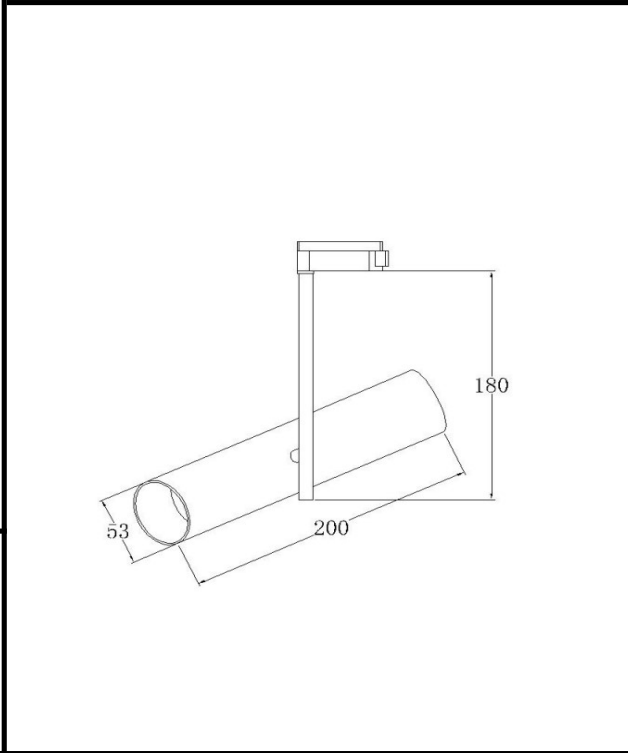

Sovitron Interior Pvt.Ltd.

Model Name	Conoline Tracklight /DLTTCONDLSL-12
Description	Tracklight

Technical description	Image
-----------------------	-------

Dimension	Dia=53mm H=200mm
Frame	Aluminium Die-cast
Color Tempertaure	3000K
Power	12W
Total Luminous Flux	1020 lm
Efficacy	85 lm/W
IP rating	50
Color Rendering	≥80
Beam angle	18°/24°/36°
Mounting	Track mounted
Diffuser/Lens	Lens
Dimming	NON-Dimmable
Operating Voltage	220-240 VAC
Standard Lifetime	L70 minimum at 50,000 burning hours

Dimension diagram

Remarks:-

Address: Plot #7 Saroorpur-Nangla Industrial Area,Ballabhgarh-Sohna Road,Faridabad-121005
Email: info@sovitron.com