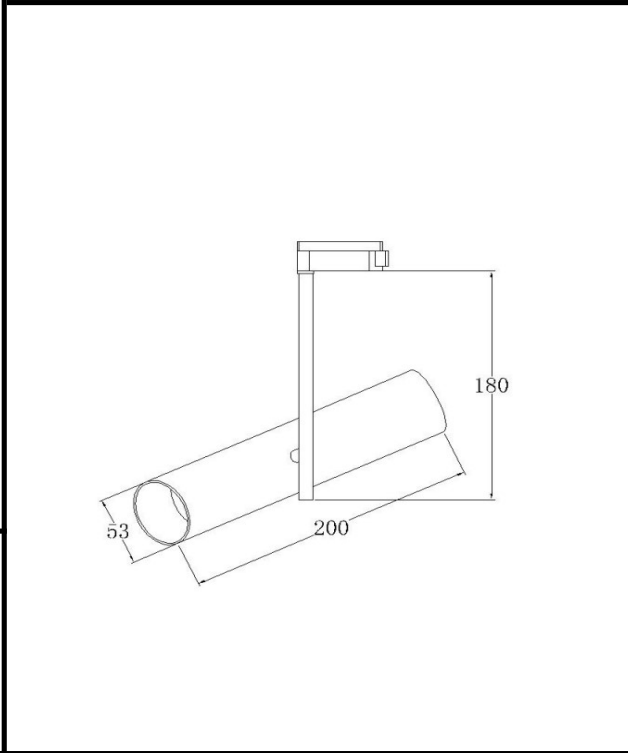

Sovitron Interior Pvt.Ltd.

Model Name	Conoline Tracklight /DLTTCONDSDL-12
Description	Tracklight

Technical description	Image
-----------------------	-------

Dimension	Dia=53mm H=200mm
Frame	Aluminium Die-cast
Color Tempertaure	4000K
Power	12W
Total Luminous Flux	1020 lm
Efficacy	85 lm/W
IP rating	50
Color Rendering	≥80
Beam angle	18°/24°/36°
Mounting	Track mounted
Diffuser/Lens	Lens
Dimming	NON-Dimmable
Operating Voltage	220-240 VAC
Standard Lifetime	L70 minimum at 50,000 burning hours

Dimension diagram

Remarks:-

Address: Plot #7 Saroorpur-Nangla Industrial Area,Ballabgarh-Sohna Road,Faridabad-121005
Email: info@sovitron.com