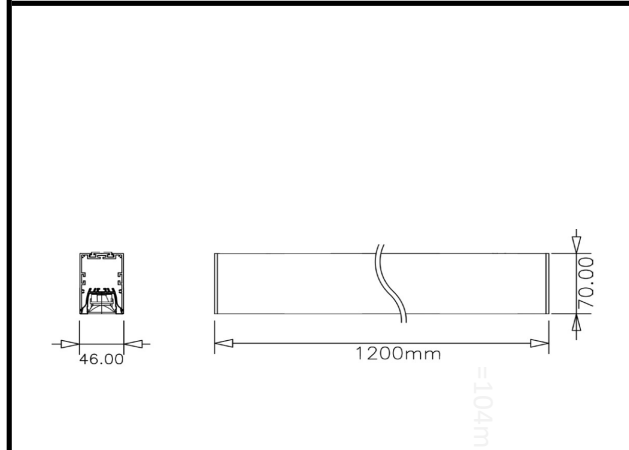

Sovitron Interior Pvt.Ltd.

<b>Model Name</b>	VIRAJ 45 Lens   Direct Surface /DLTLV45DSL-20
<b>Description</b>	Linear

Technical description	Image
-----------------------	-------

<b>Dimension</b>	L=1200mm, Width-46mm, Height-70mm.
<b>Frame</b>	Aluminium
<b>Color Tempertaure</b>	3000K
<b>Power</b>	20W
<b>Total Luminous Flux</b>	1900 lm
<b>Efficacy</b>	95 lm/W
<b>IP rating</b>	50
<b>Color Rendering</b>	≥80
<b>Mounting</b>	Surface
<b>Diffuser/Lens</b>	Lens
<b>Dimming</b>	NON-Dimmable
<b>Operating Voltage</b>	220-240 VAC
<b>Standard Lifetime</b>	L70 minimum at 50,000 burning hours

Dimension diagram
-------------------

**Remarks:-**

Address: Plot #7 Saroorpur-Nangla Industrial Area,Ballabgarh-Sohna Road,Faridabad-121005  
Email: info@sovitron.com