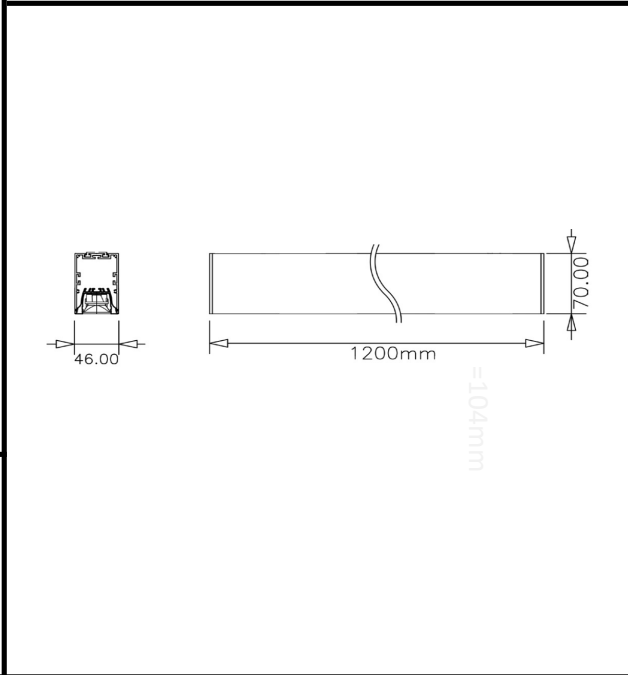

Sovitron Interior Pvt.Ltd.

Model Name	VIRAJ 45 Lens Direct Surface /DLTLV45DSL-20
Description	Linear

Technical description	Image
-----------------------	-------

Dimension	L=1200mm, Width-46mm, Height-70mm.
Frame	Aluminium
Color Tempertaure	4000K
Power	20W
Total Luminous Flux	1900 lm
Efficacy	95 lm/W
IP rating	50
Color Rendering	≥80
Mounting	Surface
Diffuser/Lens	Lens
Dimming	NON-Dimmable
Operating Voltage	220-240 VAC
Standard Lifetime	L70 minimum at 50,000 burning hours

Dimension diagram

Remarks:-

Address: Plot #7 Saroorpur-Nangla Industrial Area,Ballabgharh-Sohna Road,Faridabad-121005
Email: info@sovitron.com