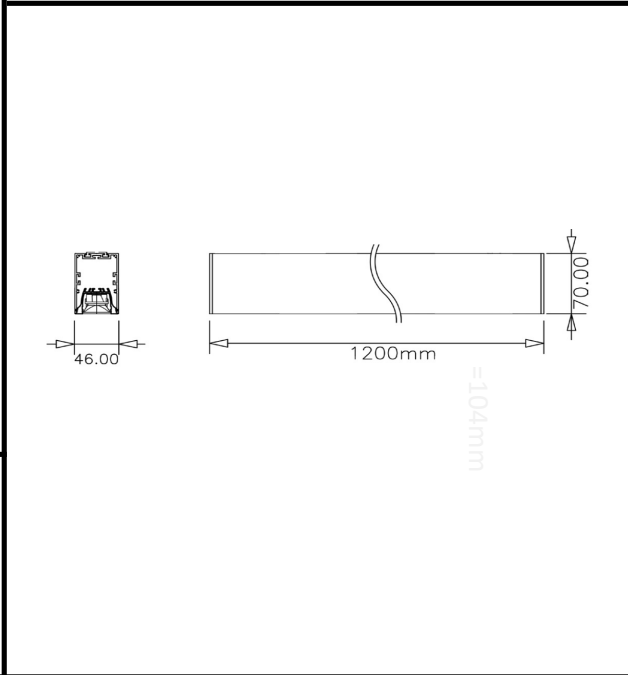

Sovitron Interior Pvt.Ltd.

Model Name	VIRAJ 45 Lens Direct Surface /DLTLV45DSL-14
Description	Linear

Technical description	Image
-----------------------	-------

Dimension	L=1200mm, Width-46mm, Height-70mm.
Frame	Aluminium
Color Tempertaure	3000K
Power	14W
Total Luminous Flux	1330 lm
Efficacy	95 lm/W
IP rating	50
Color Rendering	≥80
Mounting	Surface
Diffuser/Lens	Lens
Dimming	NON-Dimmable
Operating Voltage	220-240 VAC
Standard Lifetime	L70 minimum at 50,000 burning hours

Dimension diagram

Remarks:-

Address: Plot #7 Saroorpur-Nangla Industrial Area,Ballabgharh-Sohna Road,Faridabad-121005
Email: info@sovitron.com