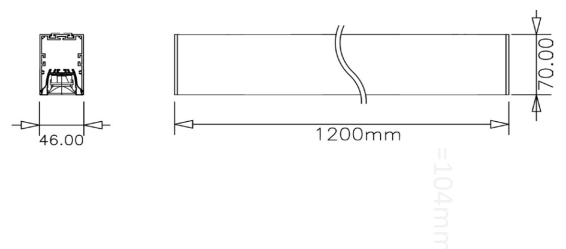

L=1200mm,
Width-46mm,
Height-70mm.

Frame

Aluminium

Color Tempertaure

5700K

Power

14W

Total Luminous Flux

L70 minimum at 50,000
burning hours

Dimension diagram

Remarks:-

Address: Plot #7 Saroorpur-Nangla Industrial Area,Ballabgarh-Sohna Road,Faridabad-121005

Email: info@sovitron.com