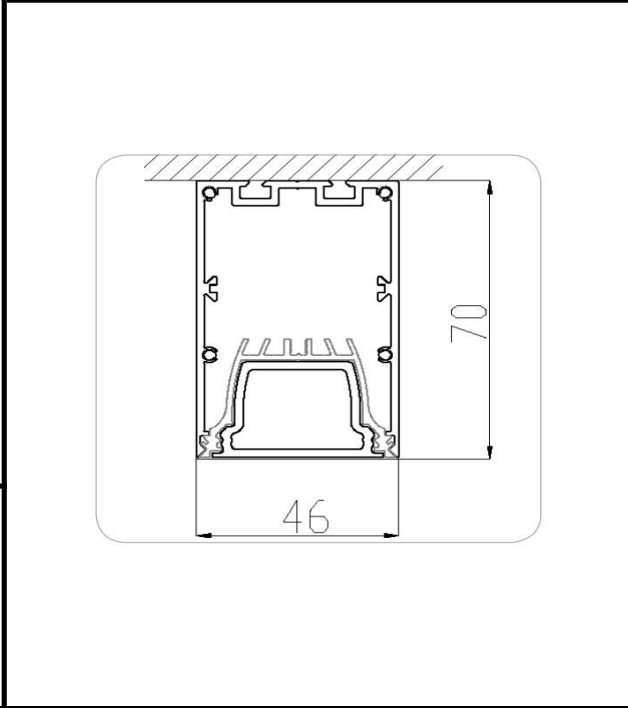

Sovitron Interior Pvt.Ltd.

Model Name	VIRAJ 45 Wall Washer + Diffuser /DLTLV45DSF-50
Description	Linear

Technical description	Image
-----------------------	-------

Dimension	L=1200mm, Width-46mm, Height-70mm.
Frame	Aluminium
Color Tempertaure	5700K
Power	50W
Total Luminous Flux	4250 lm
Efficacy	85 lm/W
IP rating	50
Color Rendering	≥80
Mounting	Surface
Diffuser/Lens	PMMA Diffuser + wall washer
Dimming	NON-Dimmable
Operating Voltage	220-240 VAC
Standard Lifetime	L70 minimum at 50,000 burning hours

Remarks:-

Dimension diagram

Address: Plot #7 Saroorpur-Nangla Industrial Area,Ballabgarh-Sohna Road,Faridabad-121005
Email: info@sovitron.com