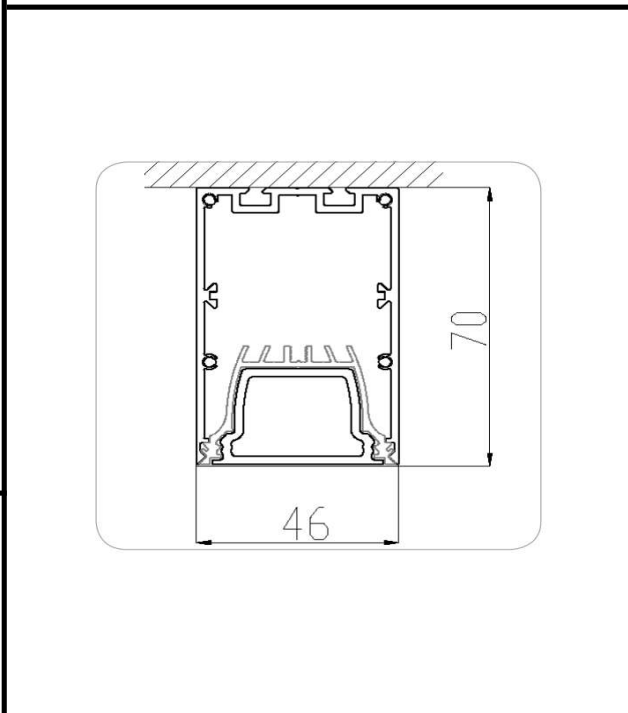

Sovitron Interior Pvt.Ltd.

<b>Model Name</b>	VIRAJ 45 Wall Washer + Diffuser /DLTLV45DSF-20
<b>Description</b>	Linear

Technical description	Image
-----------------------	-------

<b>Dimension</b>	L=1200mm, Width-46mm, Height-70mm.
<b>Frame</b>	Aluminium
<b>Color Tempertaure</b>	3000K
<b>Power</b>	20W
<b>Total Luminous Flux</b>	1700 lm
<b>Efficacy</b>	85 lm/W
<b>IP rating</b>	50
<b>Color Rendering</b>	≥80
<b>Mounting</b>	Surface
<b>Diffuser/Lens</b>	PMMA Diffuser + wall washer
<b>Dimming</b>	NON-Dimmable
<b>Operating Voltage</b>	220-240 VAC
<b>Standard Lifetime</b>	L70 minimum at 50,000 burning hours

Dimension diagram
-------------------

**Remarks:-**

**Address: Plot #7 Saroorpur-Nangla Industrial Area,Ballabgarh-Sohna Road,Faridabad-121005**  
**Email: info@sovitron.com**