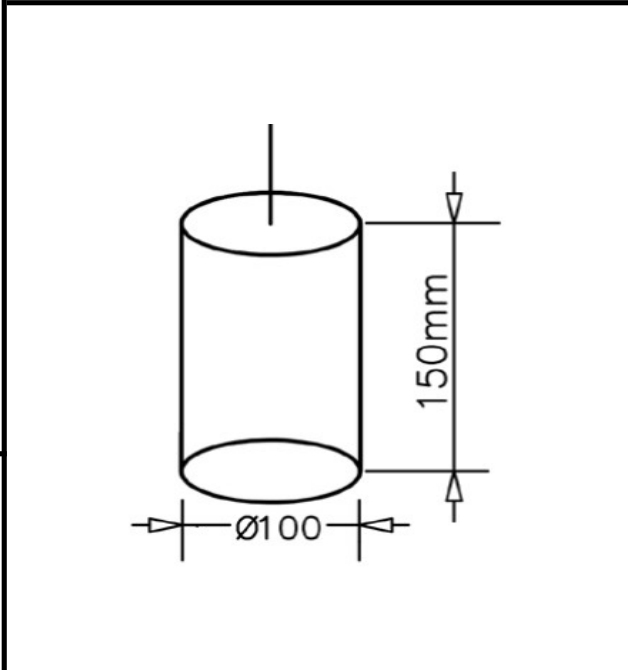

Sovitron Interior Pvt.Ltd.

Model Name	Macty 100 Pendant / DLTYCXBDPL-18
Description	Downlighter

Technical description	Image
-----------------------	-------

Dimension	Dia=100mm H=150mm
Frame	Aluminium die-cast
Color Tempertaure	3000K
Power	18W
Total Luminous Flux	1275 lm
Efficacy	85 lm/W
IP rating	50
Color Rendering	≥80
Mounting	Pendant
Beam angle	15°/23°/38°
Diffuser/Lens	Lens & Reflector
Dimming	NON-Dimmable
Operating Voltage	220-240 VAC
Standard Lifetime	L70 minimum at 50,000 burning hours

Dimension diagram

Remarks:-

Address: Plot #7 Saroorpur-Nangla Industrial Area,Ballabgharh-Sohna Road,Faridabad-121005
Email: info@sovitron.com