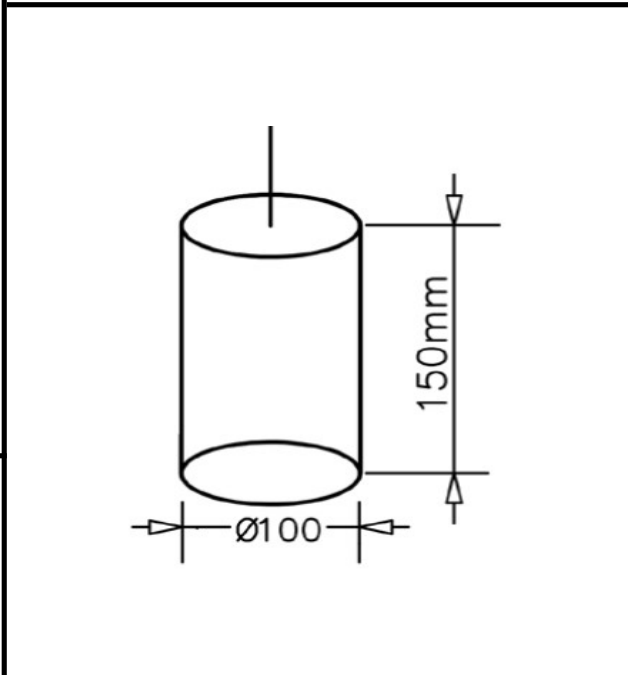

Sovitron Interior Pvt.Ltd.

Model Name	Macty 100 Pendant / DLTYCXBDPL-18
Description	Downlighter

Technical description	Image
-----------------------	-------

Dimension	Dia=100mm H=150mm
Frame	Aluminium die-cast
Color Tempertaure	5700K
Power	18W
Total Luminous Flux	1275 lm
Efficacy	85 lm/W
IP rating	50
Color Rendering	≥80
Mounting	Pendant
Beam angle	15°/23°/38°
Diffuser/Lens	Lens & Reflector
Dimming	NON-Dimmable
Operating Voltage	220-240 VAC
Standard Lifetime	L70 minimum at 50,000 burning hours

Dimension diagram

Remarks:-

Address: Plot #7 Saroorpur-Nangla Industrial Area,Ballabgharh-Sohna Road,Faridabad-121005
Email: info@sovitron.com