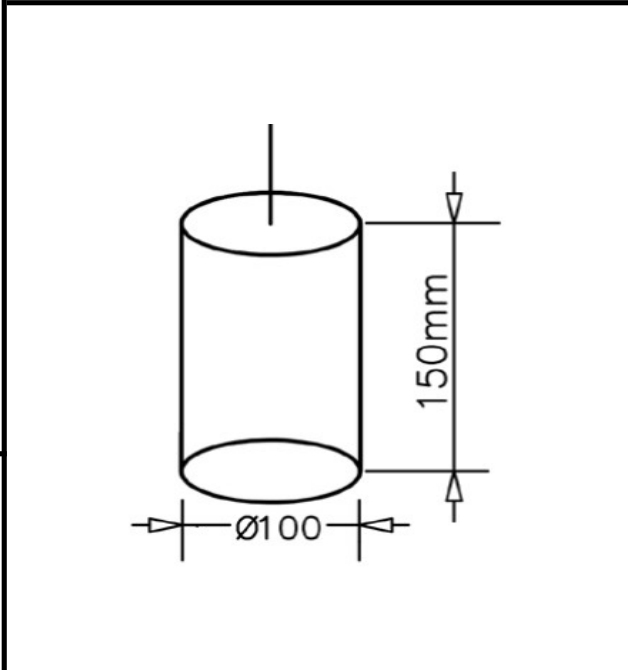

Sovitron Interior Pvt.Ltd.

<b>Model Name</b>	Macty 100 Pendant / DLTYCXBDPL-15
<b>Description</b>	Downlighter

Technical description	Image
-----------------------	-------

<b>Dimension</b>	Dia=100mm H=150mm
<b>Frame</b>	Aluminium die-cast
<b>Color Tempertaure</b>	5700K
<b>Power</b>	15W
<b>Total Luminous Flux</b>	1275 lm
<b>Efficacy</b>	85 lm/W
<b>IP rating</b>	50
<b>Color Rendering</b>	≥80
<b>Mounting</b>	Pendant
<b>Beam angle</b>	15°/23°/38°
<b>Diffuser/Lens</b>	Lens & Reflector
<b>Dimming</b>	NON-Dimmable
<b>Operating Voltage</b>	220-240 VAC
<b>Standard Lifetime</b>	L70 minimum at 50,000 burning hours

**Dimension diagram**

**Remarks:-**

Address: Plot #7 Saroorpur-Nangla Industrial Area,Ballabgharh-Sohna Road,Faridabad-121005  
Email: info@sovitron.com