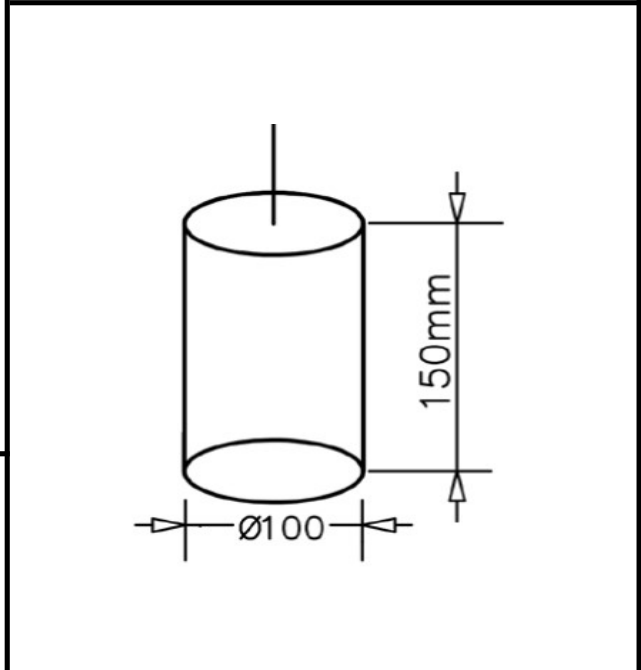

Sovitron Interior Pvt.Ltd.

| | |
|--------------------|-----------------------------------|
| Model Name | Macty 100 Pendant / DLTYCXBDPL-15 |
| Description | Downlighter |

| Technical description | Image |
|-----------------------|-------|
|-----------------------|-------|

| | |
|----------------------------|--|
| Dimension | Dia=100mm H=150mm |
| Frame | Aluminium die-cast |
| Color Tempertaure | 4000K |
| Power | 15W |
| Total Luminous Flux | 1275 lm |
| Efficacy | 85 lm/W |
| IP rating | 50 |
| Color Rendering | ≥80 |
| Mounting | Pendant |
| Beam angle | 15°/23°/38° |
| Diffuser/Lens | Lens & Reflector |
| Dimming | NON-Dimmable |
| Operating Voltage | 220-240 VAC |
| Standard Lifetime | L70 minimum at 50,000 burning hours |

Dimension diagram

Remarks:-

Address: Plot #7 Saroorpur-Nangla Industrial Area,Ballabgharh-Sohna Road,Faridabad-121005
Email: info@sovitron.com