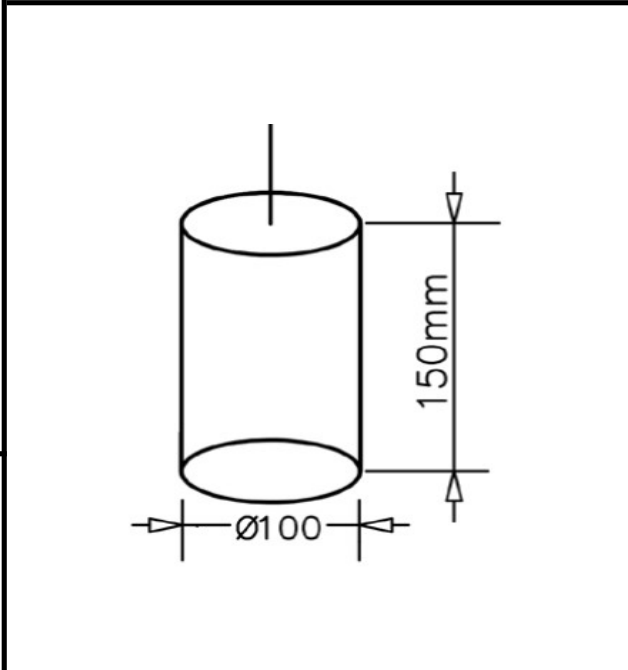

Sovitron Interior Pvt.Ltd.

Model Name	Macty 100 Pendant / DLTYCXBDPL-15
Description	Downlighter

Technical description	Image
-----------------------	-------

Dimension	Dia=100mm H=150mm
Frame	Aluminium die-cast
Color Tempertaure	3000K
Power	15W
Total Luminous Flux	1275 lm
Efficacy	85 lm/W
IP rating	50
Color Rendering	≥80
Mounting	Pendant
Beam angle	15°/23°/38°
Diffuser/Lens	Lens & Reflector
Dimming	NON-Dimmable
Operating Voltage	220-240 VAC
Standard Lifetime	L70 minimum at 50,000 burning hours

Dimension diagram

Remarks:-

Address: Plot #7 Saroorpur-Nangla Industrial Area,Ballabgharh-Sohna Road,Faridabad-121005
Email: info@sovitron.com