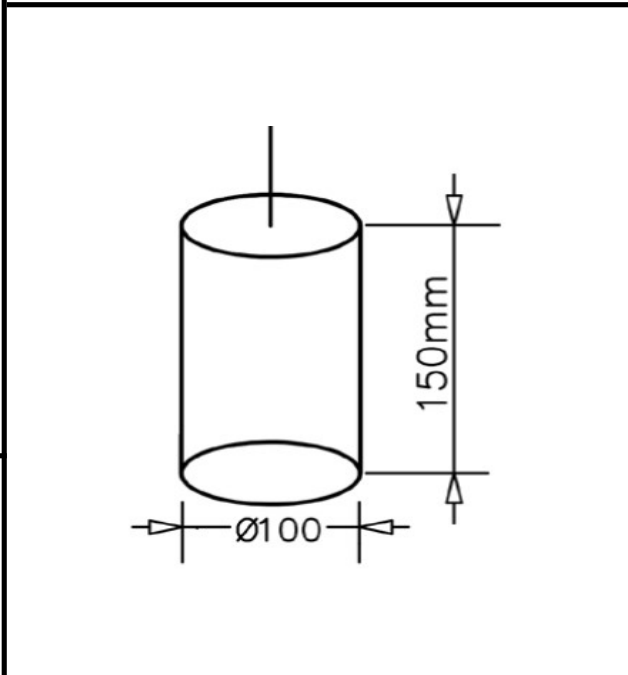

Sovitron Interior Pvt.Ltd.

Model Name	Macty 100 Pendant / DLTYCXBDPL-12
Description	Downlighter

Technical description	Image
-----------------------	-------

Dimension	Dia=100mm H=150mm
Frame	Aluminium die-cast
Color Tempertaure	4000K
Power	12W
Total Luminous Flux	1020 lm
Efficacy	85 lm/W
IP rating	50
Color Rendering	≥80
Mounting	Pendant
Beam angle	15°/23°/38°
Diffuser/Lens	Lens & Reflector
Dimming	NON-Dimmable
Operating Voltage	220-240 VAC
Standard Lifetime	L70 minimum at 50,000 burning hours

Dimension diagram

Remarks:-

Address: Plot #7 Saroorpur-Nangla Industrial Area,Ballabgharh-Sohna Road,Faridabad-121005
Email: info@sovitron.com