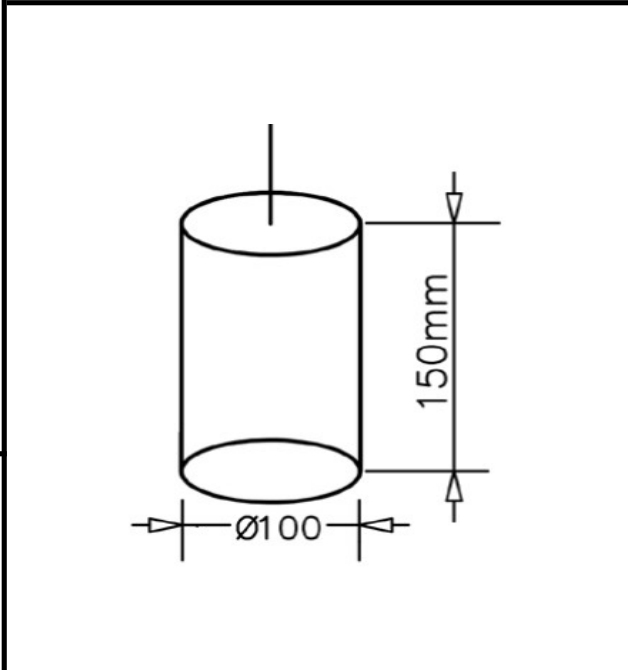

Sovitron Interior Pvt.Ltd.

<b>Model Name</b>	Macty 100 Pendant / DLTYCXBDPL-12
<b>Description</b>	Downlighter

Technical description	Image
-----------------------	-------

<b>Dimension</b>	Dia=100mm H=150mm
<b>Frame</b>	Aluminium die-cast
<b>Color Tempertaure</b>	3000K
<b>Power</b>	12W
<b>Total Luminous Flux</b>	1020 lm
<b>Efficacy</b>	85 lm/W
<b>IP rating</b>	50
<b>Color Rendering</b>	≥80
<b>Mounting</b>	Pendant
<b>Beam angle</b>	15°/23°/38°
<b>Diffuser/Lens</b>	Lens & Reflector
<b>Dimming</b>	NON-Dimmable
<b>Operating Voltage</b>	220-240 VAC
<b>Standard Lifetime</b>	L70 minimum at 50,000 burning hours

**Dimension diagram**

**Remarks:-**

Address: Plot #7 Saroorpur-Nangla Industrial Area,Ballabgharh-Sohna Road,Faridabad-121005  
Email: info@sovitron.com