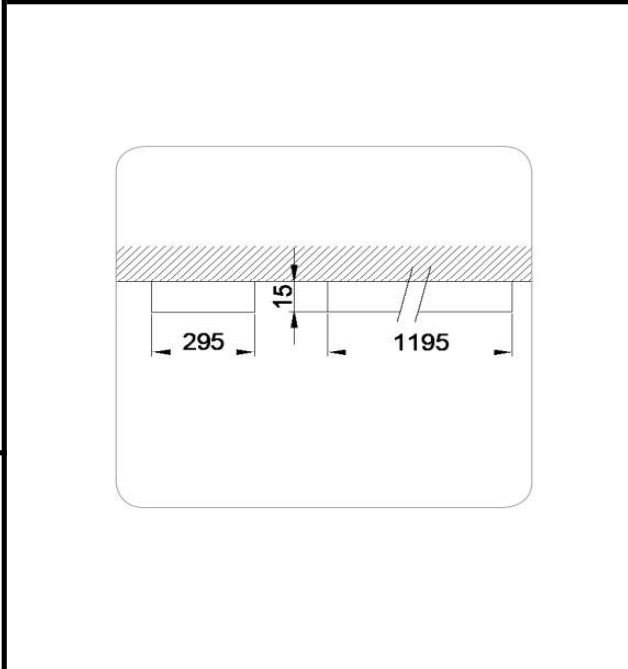

Sovitron Interior Pvt.Ltd.

<b>Model Name</b>	GENISO 4X1 Edgelit /DLTP4X1DSE-35
<b>Description</b>	Panel light

Technical description	Image
-----------------------	-------

<b>Dimension</b>	L=1195mm W=295mm, H=15mm
<b>Frame</b>	Aluminium
<b>Color Tempertaure</b>	3000K
<b>Power</b>	35W
<b>Total Luminous Flux</b>	2800 lm
<b>Efficacy</b>	80 lm/W
<b>IP rating</b>	50
<b>Color Rendering</b>	≥80
<b>Mounting</b>	Surface
<b>Diffuser/Lens</b>	LGP
<b>Dimming</b>	NON-Dimmable
<b>Operating Voltage</b>	220-240 VAC
<b>Standard Lifetime</b>	L70 minimum at 50,000 burning hours

Dimension diagram
-------------------

**Remarks:-**

Address: Plot #7 Saroorpur-Nangla Industrial Area,Ballabgarh-Sohna Road,Faridabad-121005  
Email: info@sovitron.com