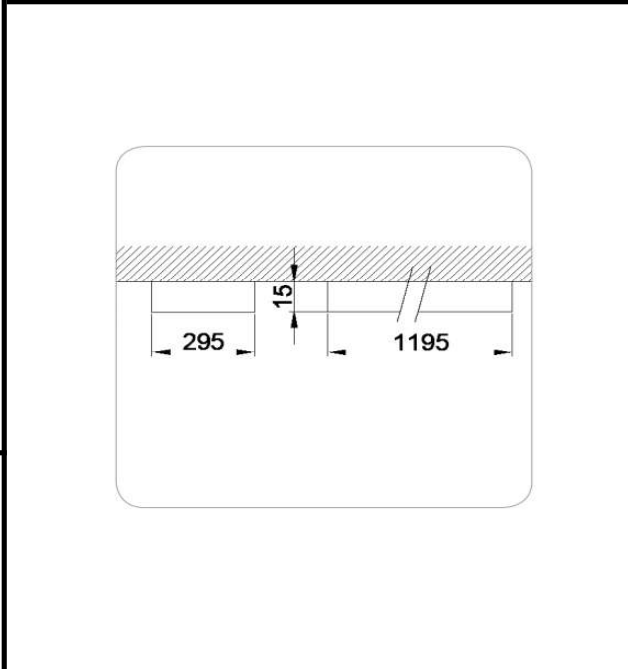

Sovitron Interior Pvt.Ltd.

<b>Model Name</b>	GENISO 4X1 Edgelit /DLTP4X1DSE-30
<b>Description</b>	Panel light

Technical description	Image
-----------------------	-------

<b>Dimension</b>	L=1195mm W=295mm, H=15mm
<b>Frame</b>	Aluminium
<b>Color Tempertaure</b>	3000K
<b>Power</b>	30W
<b>Total Luminous Flux</b>	2400 lm
<b>Efficacy</b>	80 lm/W
<b>IP rating</b>	50
<b>Color Rendering</b>	≥80
<b>Mounting</b>	Surface
<b>Diffuser/Lens</b>	LGP
<b>Dimming</b>	NON-Dimmable
<b>Operating Voltage</b>	220-240 VAC
<b>Standard Lifetime</b>	L70 minimum at 50,000 burning hours

Dimension diagram
-------------------

**Remarks:-**

Address: Plot #7 Saroorpur-Nangla Industrial Area,Ballabgarh-Sohna Road,Faridabad-121005  
Email: info@sovitron.com