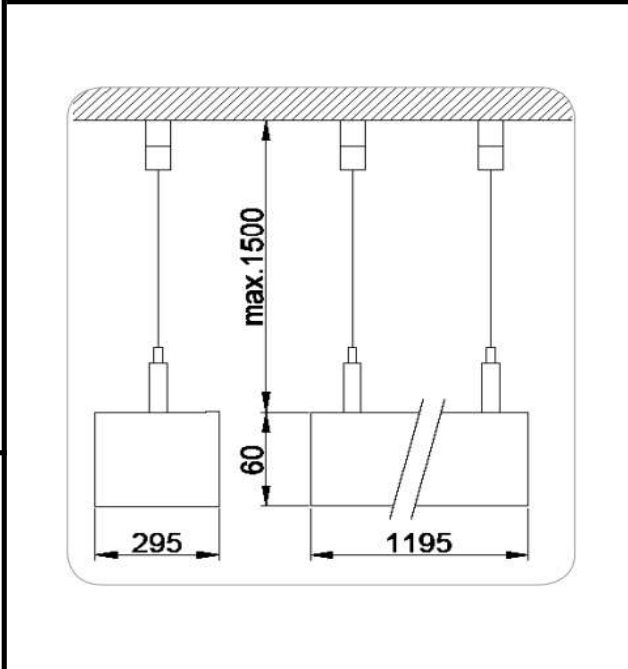

Sovitron Interior Pvt.Ltd.

| | |
|--------------------|-----------------------------------|
| Model Name | GENISO 4X1 Backlit /DLTP4X1DPD-35 |
| Description | Panel light |

| Technical description | Image |
|-----------------------|-------|
|-----------------------|-------|

| | |
|----------------------------|--|
| Dimension | L=1195mm W=295mm, H=60mm |
| Frame | Aluminium |
| Color Tempertaure | 3000K |
| Power | 35W |
| Total Luminous Flux | 3500 lm |
| Efficacy | 100 lm/W |
| IP rating | 50 |
| Color Rendering | ≥80 |
| Mounting | Pendant |
| Diffuser/Lens | PMMA Diffuser |
| Dimming | NON-Dimmable |
| Operating Voltage | 220-240 VAC |
| Standard Lifetime | L70 minimum at 50,000 burning hours |

| Dimension diagram |
|-------------------|
|-------------------|

Remarks:-

Address: Plot #7 Saroorpur-Nangla Industrial Area,Ballabgarh-Sohna Road,Faridabad-121005
Email: info@sovitron.com