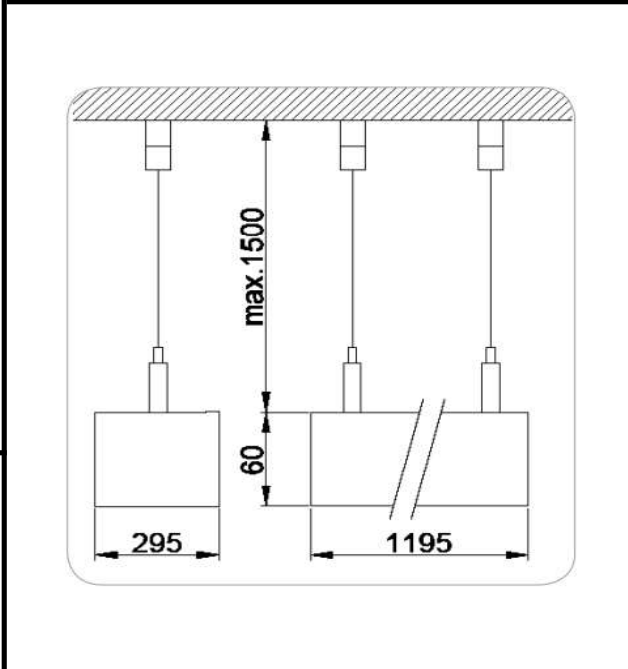

Sovitron Interior Pvt.Ltd.

Model Name	GENISO 4X1 Backlit /DLTP4X1DPD-30
Description	Panel light

Technical description	Image
-----------------------	-------

Dimension	L=1195mm W=295mm, H=60mm
Frame	Aluminium
Color Tempertaure	3000K
Power	30W
Total Luminous Flux	3000 lm
Efficacy	100 lm/W
IP rating	50
Color Rendering	≥80
Mounting	Pendant
Diffuser/Lens	PMMA Diffuser
Dimming	NON-Dimmable
Operating Voltage	220-240 VAC
Standard Lifetime	L70 minimum at 50,000 burning hours

Dimension diagram

Remarks:-

Address: Plot #7 Saroorpur-Nangla Industrial Area,Ballabgarh-Sohna Road,Faridabad-121005
Email: info@sovitron.com