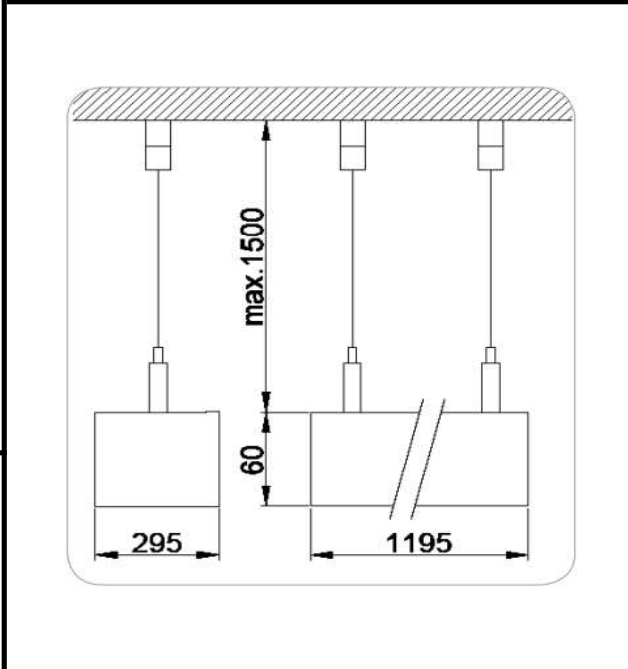

Sovitron Interior Pvt.Ltd.

<b>Model Name</b>	GENISO 4X1 Backlit /DLTP4X1DPD-25
<b>Description</b>	Panel light

Technical description	Image
-----------------------	-------

<b>Dimension</b>	L=1195mm W=295mm, H=60mm
<b>Frame</b>	Aluminium
<b>Color Tempertaure</b>	3000K
<b>Power</b>	25W
<b>Total Luminous Flux</b>	2500 lm
<b>Efficacy</b>	100 lm/W
<b>IP rating</b>	50
<b>Color Rendering</b>	≥80
<b>Mounting</b>	Pendant
<b>Diffuser/Lens</b>	PMMA Diffuser
<b>Dimming</b>	NON-Dimmable
<b>Operating Voltage</b>	220-240 VAC
<b>Standard Lifetime</b>	L70 minimum at 50,000 burning hours

**Remarks:-**

Dimension diagram
-------------------

Address: Plot #7 Saroorpur-Nangla Industrial Area,Ballabgarh-Sohna Road,Faridabad-121005  
Email: info@sovitron.com