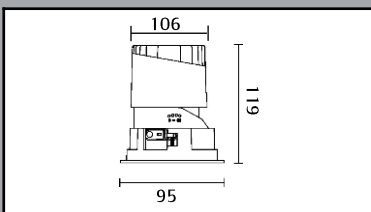

5 - Protection Mode

IP40

6 - Variant on request

5700K

Dimensions

Dimensions

Outer DA \varnothing =106mm
Cutout dia=95mm
H=119mm

Efficacy