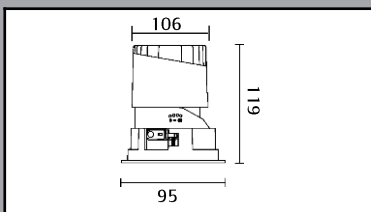

5 - Protection Mode

IP40

6 - Variant on request

4000K

Dimensions

Dimensions

Outer DA \varnothing =106mm
Cutout dia=95mm
H=119mm

Efficacy