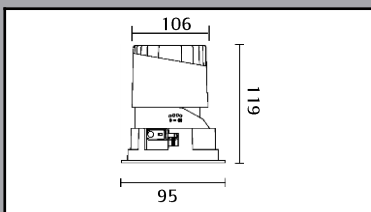

## 6 - Variant on request

3000K

Dimensions

Dimensions

Outer DA $\varnothing$ =106mm  
Cutout dia=95mm  
H=119mm

Efficacy

95 lm/W

CRI