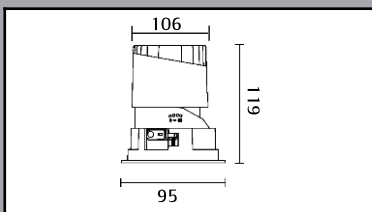

5 - Protection Mode

IP40

6 - Variant on request

4000K

Dimensions

Dimensions

Outer DA \varnothing =106mm
Cutout dia=95mm
H=119mm

Efficacy