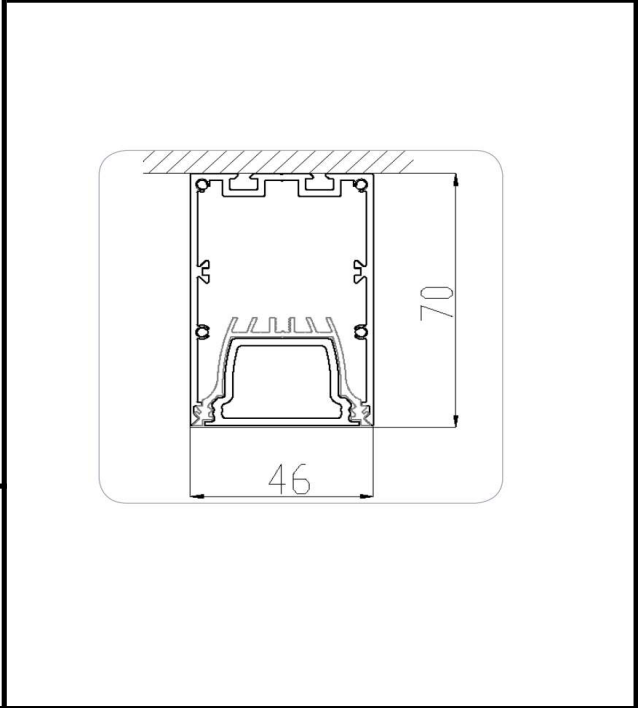

Sovitron Interior Pvt.Ltd.

Model Name	VIRAJ 45 Wall Washer / DLTLV45DSW-50
Description	Linear

Technical description	Image
-----------------------	-------

Dimension	L=1200mm, Width-46mm, Height-70mm.
Frame	Aluminium
Color Tempertaure	4000K
Power	50W
Total Luminous Flux	4250 lm
Efficacy	85 lm/W
IP rating	50
Color Rendering	≥80
Mounting	Surface
Diffuser/Lens	PMMA Diffuser wall washer
Dimming	NON-Dimmable
Operating Voltage	220-240 VAC
Standard Lifetime	L70 minimum at 50,000 burning hours

Dimension diagram

Remarks:-

Address: Plot #7 Saroorpur-Nangla Industrial Area,Ballabgarh-Sohna Road,Faridabad-121005
Email: info@sovitron.com