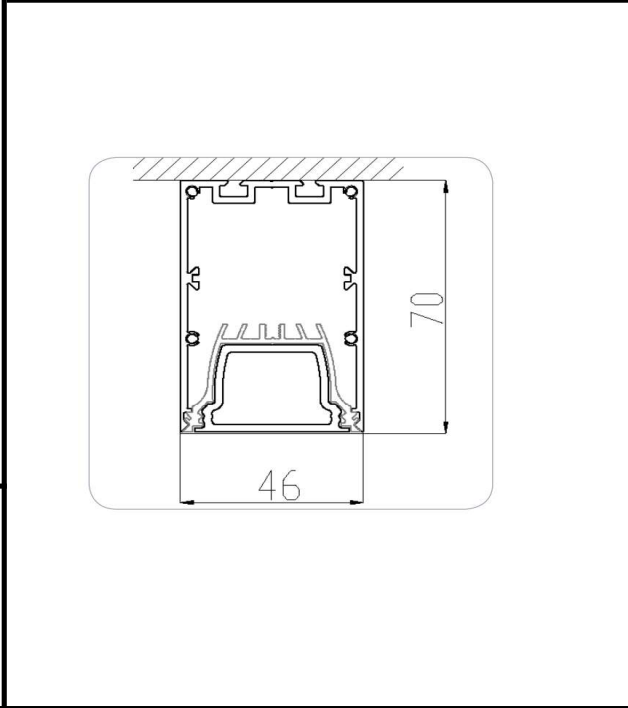

Sovitron Interior Pvt.Ltd.

Model Name	VIRAJ 45 Wall Washer / DLTLV45DSW-50
Description	Linear

Technical description	Image
-----------------------	-------

Dimension	L=1200mm, Width-46mm, Height-70mm.
Frame	Aluminium
Color Tempertaure	3000K
Power	50W
Total Luminous Flux	4250 lm
Efficacy	85 lm/W
IP rating	50
Color Rendering	≥80
Mounting	Surface
Diffuser/Lens	PMMA Diffuser wall washer
Dimming	NON-Dimmable
Operating Voltage	220-240 VAC
Standard Lifetime	L70 minimum at 50,000 burning hours

Dimension diagram

Remarks:-

Address: Plot #7 Saroorpur-Nangla Industrial Area,Ballabgarh-Sohna Road,Faridabad-121005
Email: info@sovitron.com