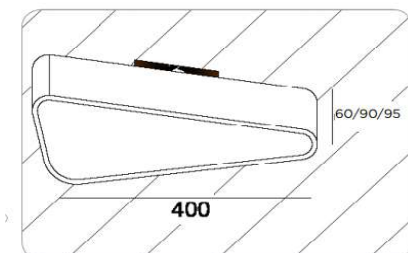

Dimension diagram