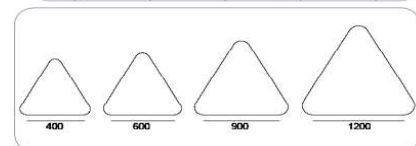

Dimension diagram