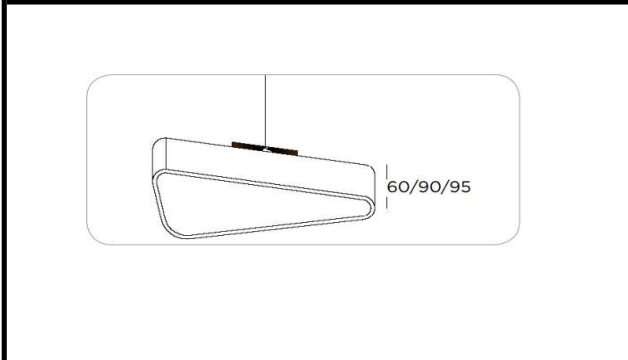

Dimension diagram

Remarks:-

Address: Plot #7 Saroorpur-Nangla Industrial Area,Ballabgarh-Sohna Road,Faridabad-121005
Email: info@sovitron.com