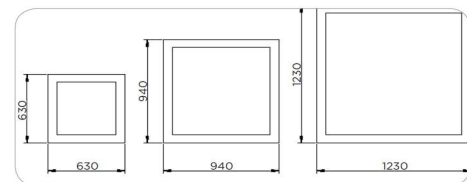

Sovitron Interior Pvt.Ltd.

Model Name

Square Ring Surface / DLARSQUDSD-50

Description

Architectural Light

Technical description

Dimension	L=Customised H=60/90/95mm
Frame	Aluminium
Color Tempertaure	5700K
Power	50W
Total Luminous Flux	4500 lm
Efficacy	90 lm/W
IP rating	50
Color Rendering	≥80
Mounting	Surface
Optics	White Opal Diffuser
Dimming	NON-Dimmable
Operating Voltage	220-240 VAC
Standard Lifetime	L70 minimum at 50,000 burning hours

Image

Dimension diagram

Custom dimension, coating and installation available upon request

Remarks:-

Address: Plot #7 Saroorpur-Nangla Industrial Area,Ballabgarh-Sohna Road,Faridabad-121005

Email: info@sovitron.com