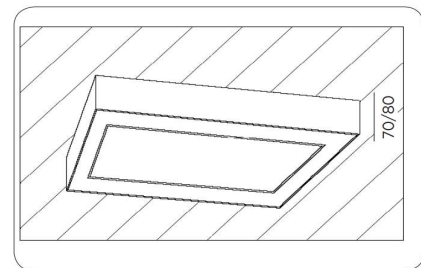

Sovitron Interior Pvt.Ltd.

Model Name

Square Ring Surface / DLARSQUDSD-50

Description

Architectural Light

Technical description

Dimension	L=Customised H=60/90/95mm
Frame	Aluminium
Color Tempertaure	5700K
Power	50W
Total Luminous Flux	4500 lm
Efficacy	90 lm/W
IP rating	50
Color Rendering	≥80
Mounting	Surface
Optics	White Opal Diffuser
Dimming	NON-Dimmable
Operating Voltage	220-240 VAC
Standard Lifetime	L70 minimum at 50,000 burning hours

Image

Dimension diagram

Custom dimension, coating and installation available upon request

Remarks:-

Address: Plot #7 Saroorpur-Nangla Industrial Area,Ballabgarh-Sohna Road,Faridabad-121005

Email: info@sovitron.com