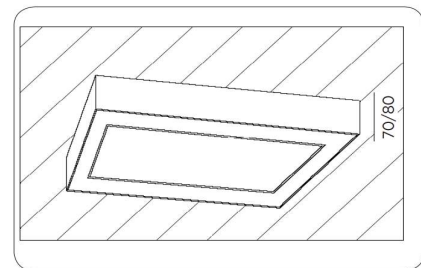

Dimension diagram