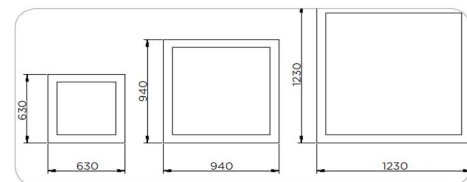

L=Customised
H=60/90/95mm

Frame

Aluminium

Color Tempertaure

3000K

Power

35W

Total Luminous Flux

L70 minimum at 50,000
burning hours

Dimension diagram

Custom dimension, coating and installation
available upon request

Remarks:-

Address: Plot #7 Saroorpur-Nangla Industrial Area,Ballabgarh-Sohna Road,Faridabad-121005