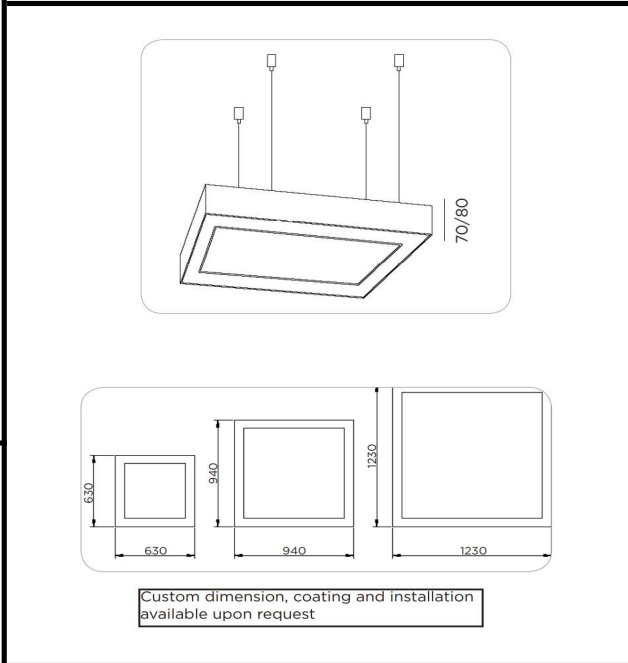

Sovitron Interior Pvt.Ltd.

Model Name	Square Ring Pendant / DLARSQUDPD-35
Description	Architectural Light

Technical description	Image
-----------------------	-------

Dimension	L=Customised H=60/90/95mm
Frame	Aluminium
Color Tempertaure	3000K
Power	35 W
Total Luminous Flux	3150 lm
Efficacy	90 lm/W
IP rating	50
Color Rendering	≥80
Mounting	Pendant
Optics	White Opal Diffuser
Dimming	NON-Dimmable
Operating Voltage	220-240 VAC
Standard Lifetime	L70 minimum at 50,000 burning hours

Dimension diagram

Remarks:-

Address: Plot #7 Saroorpur-Nangla Industrial Area,Ballabgarh-Sohna Road,Faridabad-121005
Email: info@sovitron.com