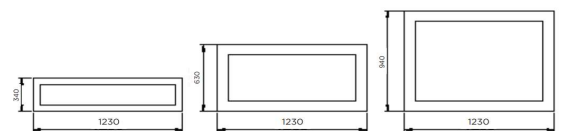

L=1230mm
W=630mm
H=70mm/80mm

Frame

Aluminium

Color Tempertaure

3000K

Power

50 W

Total Luminous Flux

L70 minimum at 50,000
burning hours

Dimension diagram

Remarks:-

Address: Plot #7 Saroorpur-Nangla Industrial Area,Ballabgarh-Sohna Road,Faridabad-121005
Email: info@sovitron.com