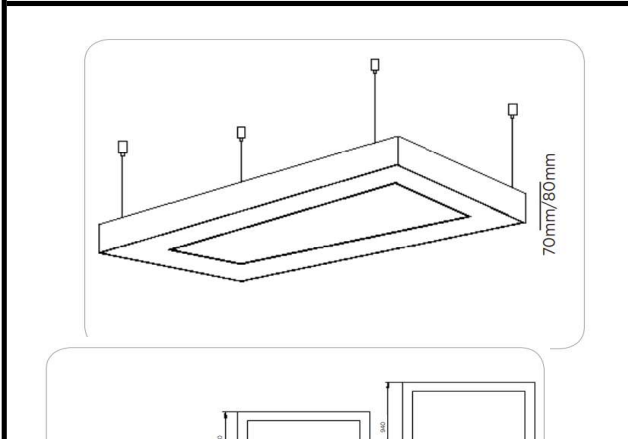

Dimension diagram

Remarks:-

Custom dimension, coating and installation available upon request

Address: Plot #7 Saroorpur-Nangla Industrial Area,Ballabgarh-Sohna Road,Faridabad-121005
Email: info@sovitron.com