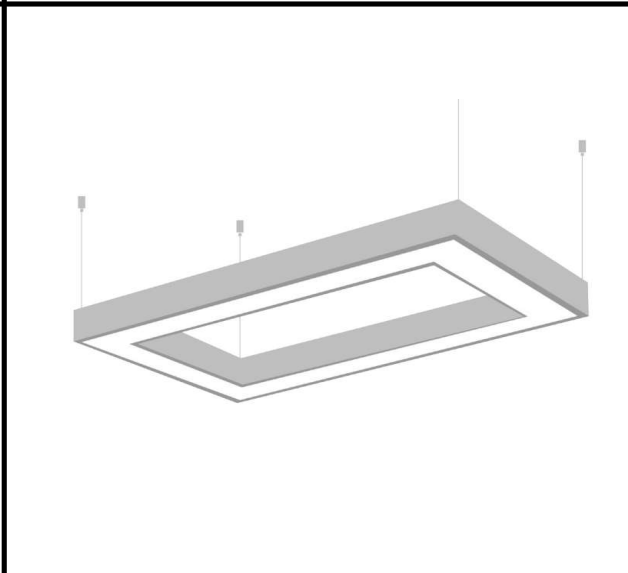

Sovitron Interior Pvt.Ltd.

Model Name	Rectangle Ring Pendant / DLARRECDPD-35
Description	Architectural Light

Technical description	Image
-----------------------	-------

Dimension	L=Customised H=60/90/95mm
Frame	Aluminium
Color Tempertaure	3000K
Power	35 W
Total Luminous Flux	3150 lm
Efficacy	90 lm/W
IP rating	50
Color Rendering	≥80
Mounting	Pendant
Optics	White Opal Diffuser
Dimming	NON-Dimmable
Operating Voltage	220-240 VAC
Standard Lifetime	L70 minimum at 50,000 burning hours