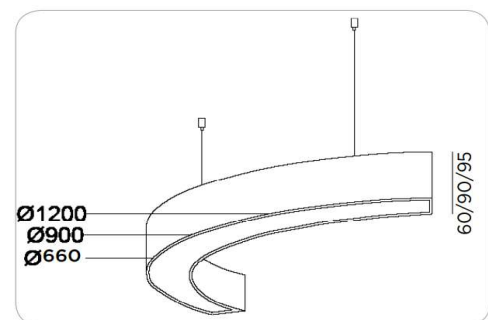

L=Customised
H=60/90/95mm

Frame

Aluminium

Color Tempertaure

5700K

Power

70W/m

Total Luminous Flux

L70 minimum at 50,000
burning hours

Dimension diagram

Custom dimension, coating and installation
available upon request

Remarks:-

Address: Plot #7 Saroorpur-Nangla Industrial Area,Ballabgarh-Sohna Road,Faridabad-121005