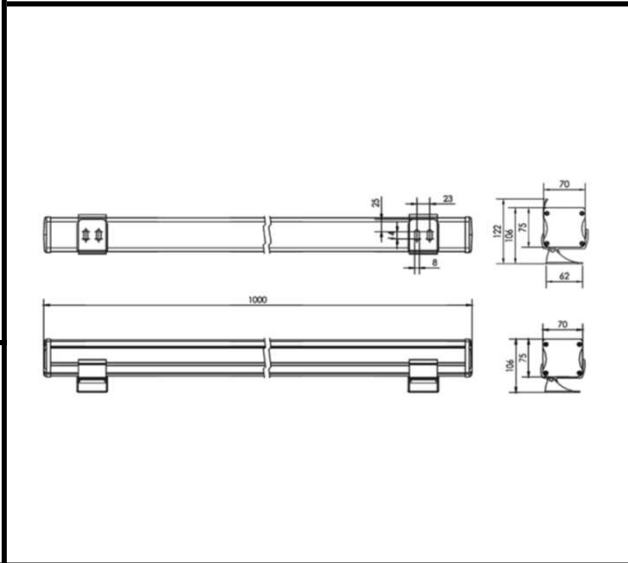

Sovitron Interior Pvt.Ltd.

| | |
|--------------------|----------------------------------|
| Model Name | MEDIA-1306/DL-OSL-1306B-27(0.5M) |
| Description | Wall Washer |

| Technical description | Image |
|-----------------------|-------|
|-----------------------|-------|

| | |
|----------------------------|---------------------------------------------|
| Dimension | L=1000mm W=70mm H=75mm |
| Frame | Aluminium |
| Color Tempertaure | 3000K |
| Power | 54W |
| Total Luminous Flux | 3510 lm |
| Efficacy | 65 lm/W |
| IP rating | 66 |
| Color Rendering | ≥80 |
| Mounting | Surface |
| Beam angle | 5, 12.5, 20, 30, 60, 15X30, 10X60 Degree |
| Diffuser/Lens | Lens with Clear Glass |
| Dimming | NON-Dimmable |
| Operating Voltage | DC24V |
| Standard Lifetime | L70 minimum at 50,000 burning hours |

| | Dimension diagram |
|--|-------------------|
|--|-------------------|

| |
|------------------|
| Remarks:- |
|------------------|

Address: Plot #7 Saroorpur-Nangla Industrial Area,Ballabgarh-Sohna Road,Faridabad-121005
Email: info@sovitron.com