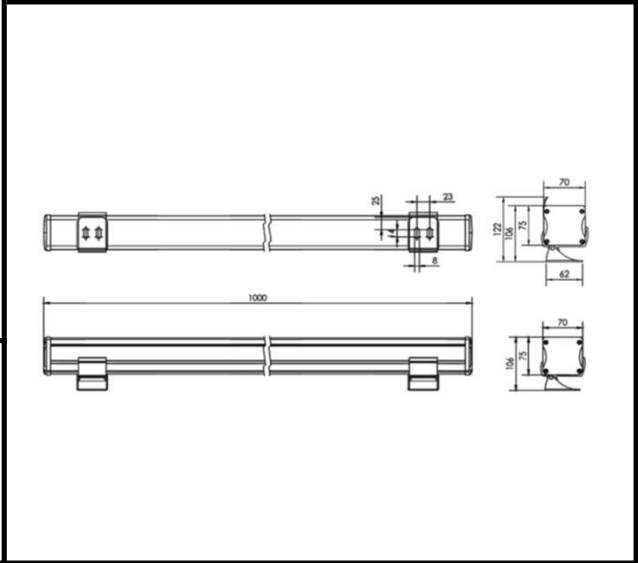

Sovitron Interior Pvt.Ltd.

Model Name	MEDIA-1306/DL-OSL-1306B-27(0.5M)
Description	Wall Washer

Technical description	Image
-----------------------	-------

Dimension	L=1000mm W=70mm H=75mm
Frame	Aluminium
Color Tempertaure	RGB
Power	54W
Total Luminous Flux	2160 lm
Efficacy	40 lm/W
IP rating	66
Color Rendering	≥80
Mounting	Surface
Beam angle	5, 12.5, 20, 30, 60, 15X30, 10X60 Degree
Diffuser/Lens	Lens with Clear Glass
Dimming	NON-Dimmable
Operating Voltage	DC24V
Standard Lifetime	L70 minimum at 50,000 burning hours

	Dimension diagram
--	--------------------------

Remarks:-	
------------------	--

Address: Plot #7 Saroorpur-Nangla Industrial Area,Ballabgarh-Sohna Road,Faridabad-121005
Email: info@sovitron.com