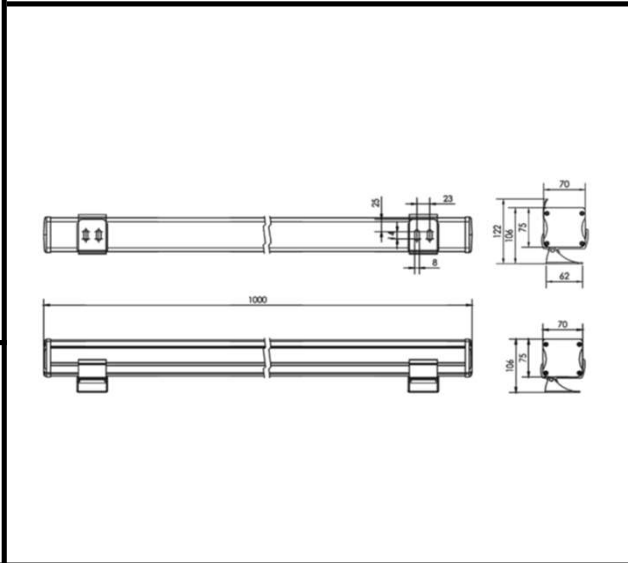

Sovitron Interior Pvt.Ltd.

Model Name	MEDIA-1306/DL-OSL-1306B-27(0.5M)
Description	Wall Washer

Technical description	Image
-----------------------	-------

Dimension	L=1000mm W=70mm H=75mm
Frame	Aluminium
Color Tempertaure	5700K
Power	54W
Total Luminous Flux	3510 lm
Efficacy	65 lm/W
IP rating	66
Color Rendering	≥80
Mounting	Surface
Beam angle	5, 12.5, 20, 30, 60, 15X30, 10X60 Degree
Diffuser/Lens	Lens with Clear Glass
Dimming	NON-Dimmable
Operating Voltage	DC24V
Standard Lifetime	L70 minimum at 50,000 burning hours

	Dimension diagram
--	--------------------------

Remarks:-	
------------------	--

Address: Plot #7 Saroorpur-Nangla Industrial Area,Ballabgarh-Sohna Road,Faridabad-121005
Email: info@sovitron.com