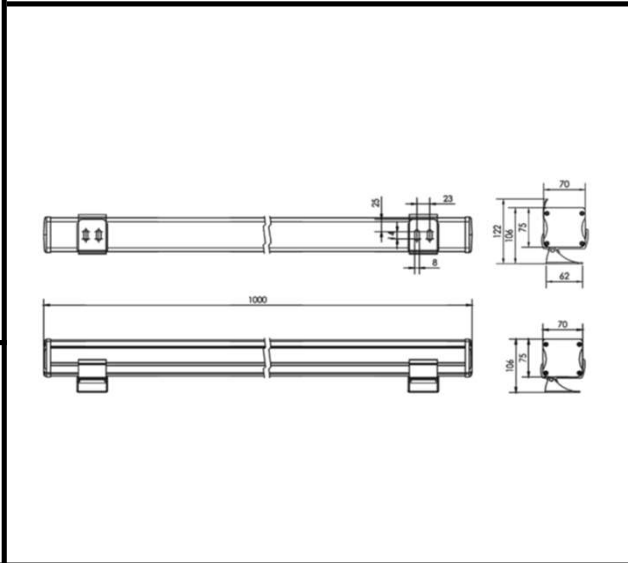

Sovitron Interior Pvt.Ltd.

Model Name	MEDIA-1306/DL-OSL-1306B-27(0.5M)
Description	Wall Washer

Technical description	Image
-----------------------	-------

Dimension	L=1000mm W=70mm H=75mm
Frame	Aluminium
Color Tempertaure	4000K
Power	54W
Total Luminous Flux	3510 lm
Efficacy	65 lm/W
IP rating	66
Color Rendering	≥80
Mounting	Surface
Beam angle	5, 12.5, 20, 30, 60, 15X30, 10X60 Degree
Diffuser/Lens	Lens with Clear Glass
Dimming	NON-Dimmable
Operating Voltage	DC24V
Standard Lifetime	L70 minimum at 50,000 burning hours

	Dimension diagram
--	--------------------------

Remarks:-	
------------------	--

Address: Plot #7 Saroorpur-Nangla Industrial Area,Ballabgarh-Sohna Road,Faridabad-121005
Email: info@sovitron.com