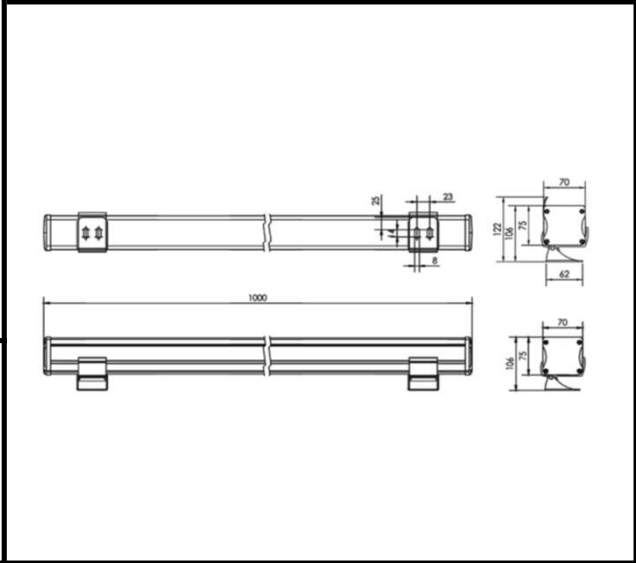

Sovitron Interior Pvt.Ltd.

Model Name	MEDIA-1306/DL-OSL-1306A-54
Description	Wall Washer

Technical description	Image
-----------------------	-------

Dimension	L=1000mm W=70mm H=75mm
Frame	Aluminium
Color Tempertaure	RGB
Power	60W
Total Luminous Flux	2400 lm
Efficacy	40 lm/W
IP rating	66
Color Rendering	≥80
Mounting	Surface
Beam angle	5, 12.5, 20, 30, 60, 15X30, 10X60 Degree
Diffuser/Lens	Lens with Clear Glass
Dimming	NON-Dimmable
Operating Voltage	DC24V
Standard Lifetime	L70 minimum at 50,000 burning hours

	Dimension diagram
--	--------------------------

Remarks:-	
------------------	--

Address: Plot #7 Saroorpur-Nangla Industrial Area,Ballabgarh-Sohna Road,Faridabad-121005
Email: info@sovitron.com