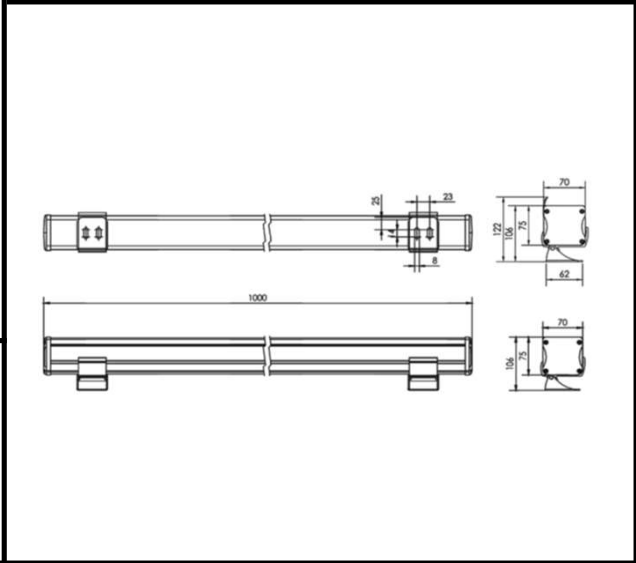

Sovitron Interior Pvt.Ltd.

Model Name	MEDIA-1306/DL-OSL-1306A-54
Description	Wall Washer

Technical description	Image
-----------------------	-------

Dimension	L=1000mm W=70mm H=75mm
Frame	Aluminium
Color Tempertaure	3000K
Power	60W
Total Luminous Flux	3900 lm
Efficacy	65 lm/W
IP rating	66
Color Rendering	≥80
Mounting	Surface
Beam angle	5, 12.5, 20, 30, 60, 15X30, 10X60 Degree
Diffuser/Lens	Lens with Clear Glass
Dimming	NON-Dimmable
Operating Voltage	DC24V
Standard Lifetime	L70 minimum at 50,000 burning hours

Dimension diagram

Remarks:-

Address: Plot #7 Saroorpur-Nangla Industrial Area,Ballabgarh-Sohna Road,Faridabad-121005
Email: info@sovitron.com