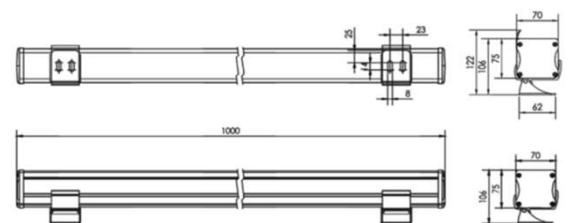

Remarks:-

Address: Plot #7 Saroorpur-Nangla Industrial Area,Ballabgarh-Sohna Road,Faridabad-121005
Email: info@sovitron.com