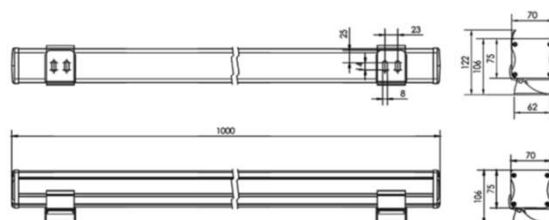

Sovitron Interior Pvt.Ltd.

**Model Name**

MEDIA-1306/DL-OSL-1306A-54

**Description**

Wall Washer

**Technical description**

**Image**

<b>Dimension</b>	L=1000mm W=70mm H=75mm
<b>Frame</b>	Aluminium
<b>Color Tempertaure</b>	4000K
<b>Power</b>	60W
<b>Total Luminous Flux</b>	3900 lm
<b>Efficacy</b>	65 lm/W
<b>IP rating</b>	66
<b>Color Rendering</b>	≥80
<b>Mounting</b>	Surface
<b>Beam angle</b>	5, 12.5, 20, 30, 60, 15X30, 10X60 Degree
<b>Diffuser/Lens</b>	Lens with Clear Glass
<b>Dimming</b>	NON-Dimmable
<b>Operating Voltage</b>	DC24V
<b>Standard Lifetime</b>	L70 minimum at 50,000 burning hours

**Dimension diagram**

**Remarks:-**

**Address: Plot #7 Saroorpur-Nangla Industrial Area,Ballabgarh-Sohna Road,Faridabad-121005**  
**Email: info@sovitron.com**