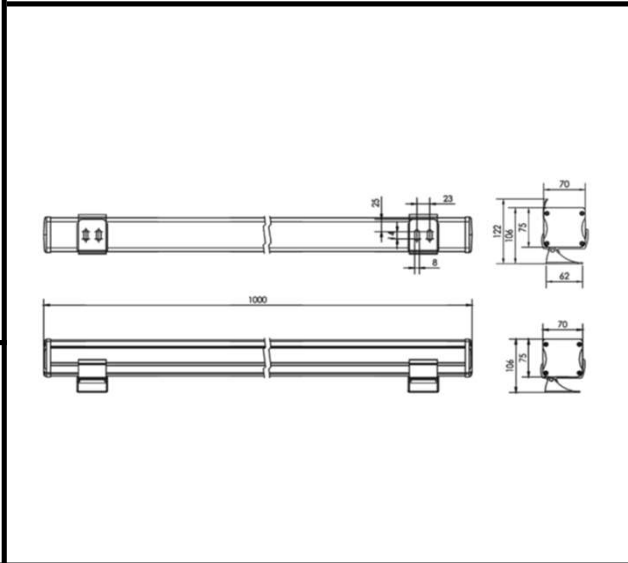

Sovitron Interior Pvt.Ltd.

Model Name	MEDIA-1306/DL-OSL-1306A-27(0.5M)
Description	Wall Washer

Technical description	Image
-----------------------	-------

Dimension	L=1000mm W=70mm H=75mm
Frame	Aluminium
Color Tempertaure	4000K
Power	30W
Total Luminous Flux	1950 lm
Efficacy	65 lm/W
IP rating	66
Color Rendering	≥80
Mounting	Surface
Beam angle	5, 12.5, 20, 30, 60, 15X30, 10X60 Degree
Diffuser/Lens	Lens with Clear Glass
Dimming	NON-Dimmable
Operating Voltage	DC24V
Standard Lifetime	L70 minimum at 50,000 burning hours

	Dimension diagram
--	--------------------------

Remarks:-	
------------------	--

Address: Plot #7 Saroorpur-Nangla Industrial Area,Ballabgarh-Sohna Road,Faridabad-121005
Email: info@sovitron.com