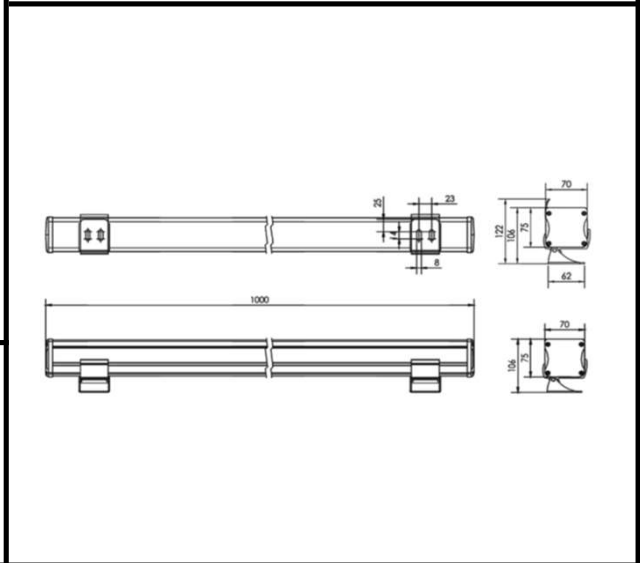

Sovitron Interior Pvt.Ltd.

Model Name	MEDIA-1306/DL-OSL-1306A-27(0.5M)
Description	Wall Washer

Technical description	Image
-----------------------	-------

Dimension	L=1000mm W=70mm H=75mm
Frame	Aluminium
Color Tempertaure	5700K
Power	30W
Total Luminous Flux	1950 lm
Efficacy	65 lm/W
IP rating	66
Color Rendering	≥80
Mounting	Surface
Beam angle	5, 12.5, 20, 30, 60, 15X30, 10X60 Degree
Diffuser/Lens	Lens with Clear Glass
Dimming	NON-Dimmable
Operating Voltage	DC24V
Standard Lifetime	L70 minimum at 50,000 burning hours

	Dimension diagram
--	-------------------

Remarks:-

Address: Plot #7 Saroorpur-Nangla Industrial Area,Ballabgarh-Sohna Road,Faridabad-121005
Email: info@sovitron.com