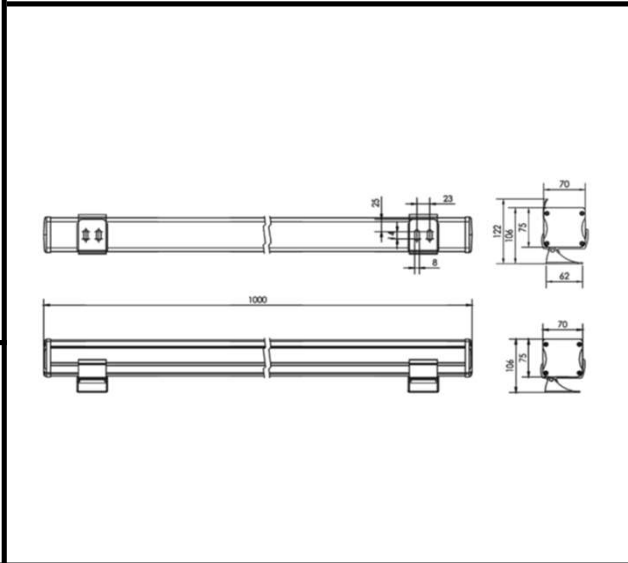

Sovitron Interior Pvt.Ltd.

Model Name	MEDIA-1306/DL-OSL-1306A-27(0.5M)
Description	Wall Washer

Technical description	Image
-----------------------	-------

Dimension	L=1000mm W=70mm H=75mm
Frame	Aluminium
Color Tempertaure	3000K
Power	30W
Total Luminous Flux	1950 lm
Efficacy	65 lm/W
IP rating	66
Color Rendering	≥80
Mounting	Surface
Beam angle	5, 12.5, 20, 30, 60, 15X30, 10X60 Degree
Diffuser/Lens	Lens with Clear Glass
Dimming	NON-Dimmable
Operating Voltage	DC24V
Standard Lifetime	L70 minimum at 50,000 burning hours

	Dimension diagram
--	--------------------------

Remarks:-	
------------------	--

Address: Plot #7 Saroorpur-Nangla Industrial Area,Ballabgarh-Sohna Road,Faridabad-121005
Email: info@sovitron.com