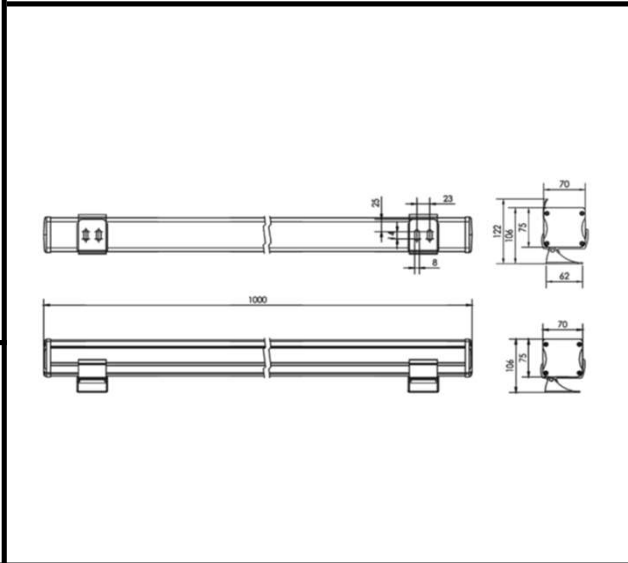

Sovitron Interior Pvt.Ltd.

|                    |                                  |
|--------------------|----------------------------------|
| <b>Model Name</b>  | MEDIA-1306/DL-OSL-1306A-27(0.5M) |
| <b>Description</b> | Wall Washer                      |

| Technical description | Image |
|-----------------------|-------|
|-----------------------|-------|

|                            |   |
|----------------------------|---|
| <b>Dimension</b>           | L=1000mm<br>W=70mm<br>H=75mm                |
| <b>Frame</b>               | Aluminium                                   |
| <b>Color Tempertaure</b>   | RGB   |
| <b>Power</b>               | 30W   |
| <b>Total Luminous Flux</b> | 1200 lm                                     |
| <b>Efficacy</b>            | 40 lm/W                                     |
| <b>IP rating</b>           | 66  |
| <b>Color Rendering</b>     | ≥80   |
| <b>Mounting</b>            | Surface                                     |
| <b>Beam angle</b>          | 5, 12.5, 20, 30, 60,<br>15X30, 10X60 Degree |
| <b>Diffuser/Lens</b>       | Lens with Clear Glass                       |
| <b>Dimming</b>             | NON-Dimmable                                |
| <b>Operating Voltage</b>   | DC24V                                       |
| <b>Standard Lifetime</b>   | L70 minimum at 50,000<br>burning hours      |

|  |                          |
|--|--------------------------|
|  | <b>Dimension diagram</b> |
|--|--------------------------|

|                  |  |
|------------------|--|
| <b>Remarks:-</b> |  |
|------------------|--|