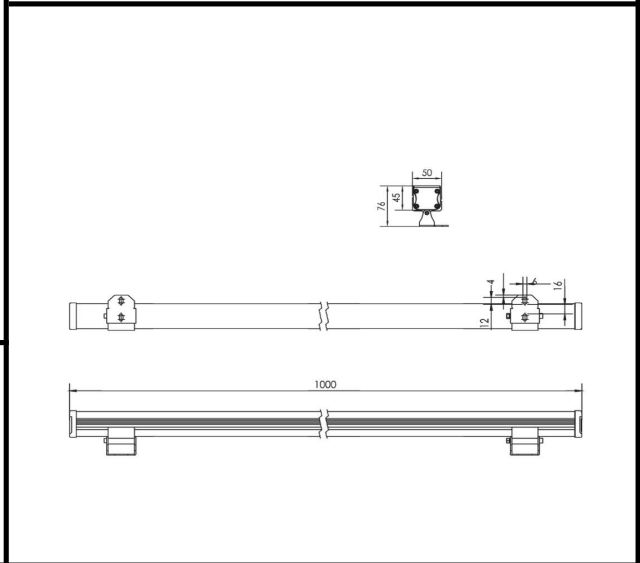

Sovitron Interior Pvt.Ltd.

Model Name	MEDIA-1302 / DL-OSL-1302A-9(0.5M)
Description	Wall Washer

Technical description	Image
-----------------------	-------

Dimension	L=1000mm W=50mm H=45mm
Frame	Aluminium
Color Tempertaure	3000K
Power	10W
Total Luminous Flux	650 lm
Efficacy	65 lm/W
IP rating	66
Color Rendering	≥80
Mounting	Surface
Beam angle	5, 12.5, 20, 30, 60, 15X30, 10X60 Degree
Diffuser/Lens	Lens with Clear Glass
Dimming	NON-Dimmable
Operating Voltage	DC24V
Standard Lifetime	L70 minimum at 50,000 burning hours

Beam angle	5, 12.5, 20, 30, 60, 15X30, 10X60 Degree
-------------------	---

Dimension diagram

Diffuser/Lens	Lens with Clear Glass
Dimming	NON-Dimmable
Operating Voltage	DC24V
Standard Lifetime	L70 minimum at 50,000 burning hours