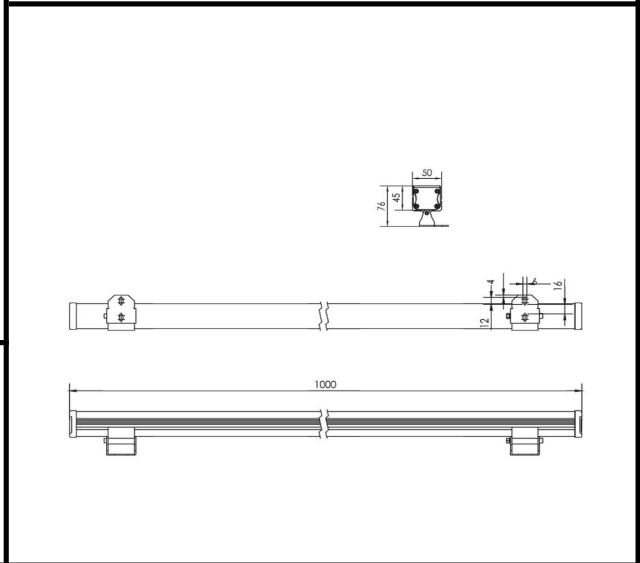

Sovitron Interior Pvt.Ltd.

Model Name	MEDIA-1302 / DL-OSL-1302A-9(0.5M)
Description	Wall Washer

Technical description	Image
-----------------------	-------

Dimension	L=1000mm W=50mm H=45mm
Frame	Aluminium
Color Tempertaure	5700K
Power	10W
Total Luminous Flux	650 lm
Efficacy	65 lm/W
IP rating	66
Color Rendering	≥80
Mounting	Surface
Beam angle	5, 12.5, 20, 30, 60, 15X30, 10X60 Degree
Diffuser/Lens	Lens with Clear Glass
Dimming	NON-Dimmable
Operating Voltage	DC24V
Standard Lifetime	L70 minimum at 50,000 burning hours

	Dimension diagram
--	--------------------------

Remarks:-	
------------------	--

Address: Plot #7 Saroorpur-Nangla Industrial Area,Ballabgarh-Sohna Road,Faridabad-121005
Email: info@sovitron.com