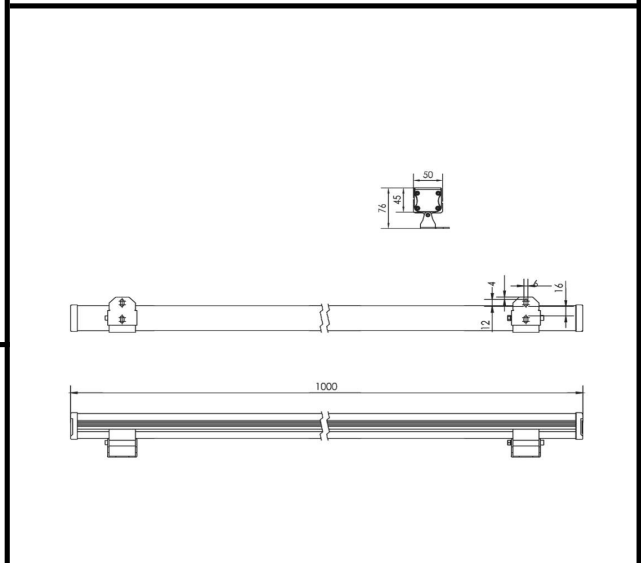

Sovitron Interior Pvt.Ltd.

Model Name	MEDIA-1302 / DL-OSL-1302A-9(0.5M)
Description	Wall Washer

Technical description	Image
-----------------------	-------

Dimension	L=1000mm W=50mm H=45mm
Frame	Aluminium
Color Tempertaure	4000K
Power	10W
Total Luminous Flux	650 lm
Efficacy	65 lm/W
IP rating	66
Color Rendering	≥80
Mounting	Surface
Beam angle	5, 12.5, 20, 30, 60, 15X30, 10X60 Degree
Diffuser/Lens	Lens with Clear Glass
Dimming	NON-Dimmable
Operating Voltage	DC24V
Standard Lifetime	L70 minimum at 50,000 burning hours

	Dimension diagram
--	--------------------------

Remarks:-	
------------------	--

Address: Plot #7 Saroorpur-Nangla Industrial Area,Ballabgarh-Sohna Road,Faridabad-121005
Email: info@sovitron.com