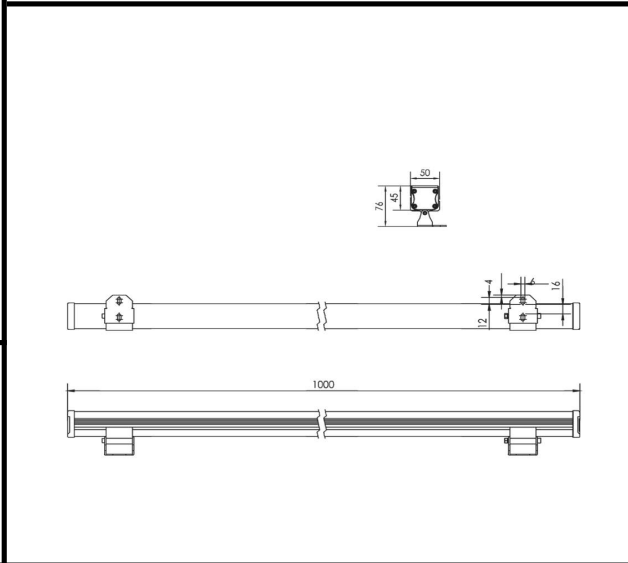

Sovitron Interior Pvt.Ltd.

Model Name	MEDIA-1302 / DL-OSL-1302A-9(0.5M)
Description	Wall Washer

Technical description	Image
-----------------------	-------

Dimension	L=1000mm W=50mm H=45mm
Frame	Aluminium
Color Tempertaure	RGB
Power	10W
Total Luminous Flux	400 lm
Efficacy	40 lm/W
IP rating	66
Color Rendering	≥80
Mounting	Surface
Beam angle	5, 12.5, 20, 30, 60, 15X30, 10X60 Degree
Diffuser/Lens	Lens with Clear Glass
Dimming	NON-Dimmable
Operating Voltage	DC24V
Standard Lifetime	L70 minimum at 50,000 burning hours

	Dimension diagram
--	--------------------------

Remarks:-	
------------------	--

Address: Plot #7 Saroorpur-Nangla Industrial Area,Ballabgarh-Sohna Road,Faridabad-121005
Email: info@sovitron.com